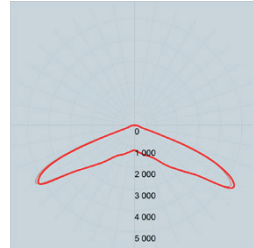

# Rüya

Colour temperature

Warm white > 3.000 K

Neutral white > 4.000 K

Cool white > 5000 K

Light distributions

Symmetrical

Asymmetric