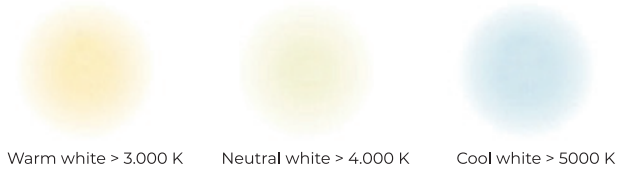

# Maya

Colour temperature

Light distributions

Symmetrical

Asymmetric

LED	Lumen	Kelvin
30 W	3600	3000-4000 K
40 W	4800	3000-4000 K
60 W	7200	3000-4000 K

400-600 cm

# Pelit

Colour temperature

Light distributions

Symmetrical

Asymmetric

LED	Lumen	Kelvin
30 W	3600	3000-4000 K
40 W	4800	3000-4000 K
60 W	7200	3000-4000 K

400-600 cm