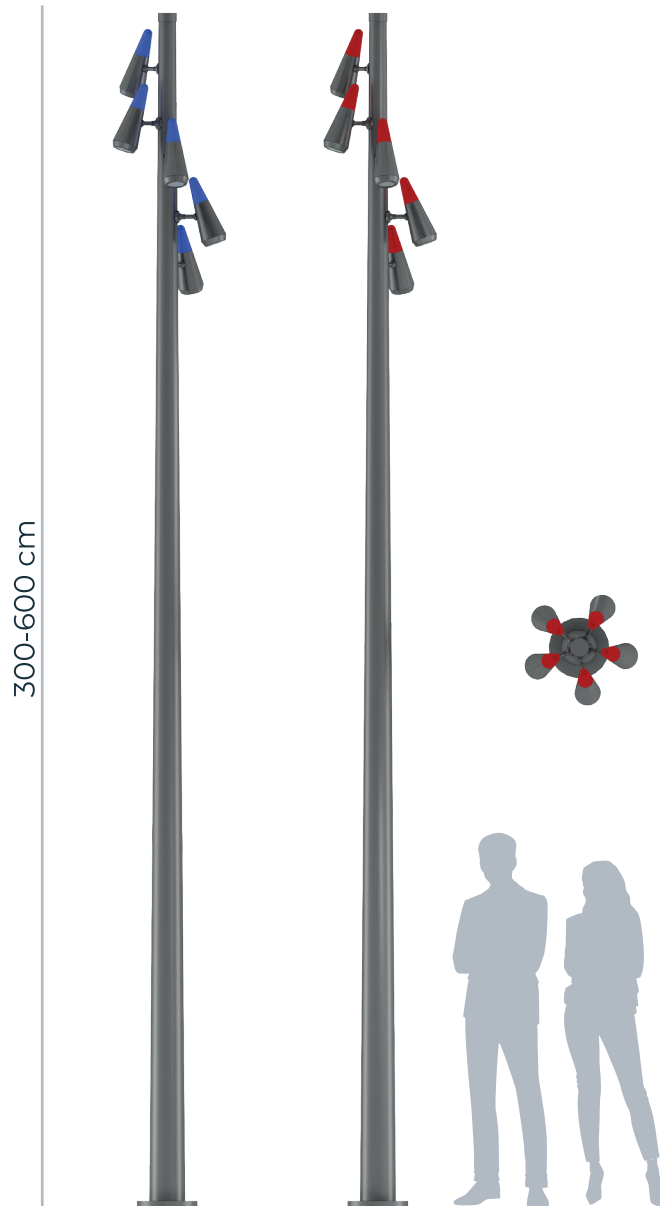

Colour temperature

Light distributions

LED	Lumen	Kelvin
30 W	3600	3000-4000 K
40 W	4800	3000-4000 K
60 W	7200	3000-4000 K