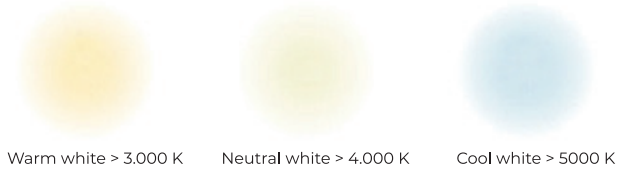

# Hisar

Colour temperature

Light distributions

Symmetrical

Asymmetric

LED	Lumen	Kelvin
30 W	3600	3000-4000 K
40 W	4800	3000-4000 K
60 W	7200	3000-4000 K

# Kayra

Colour temperature

Light distributions

Symmetrical

Asymmetric

LED	Lumen	Kelvin
30 W	3600	3000-4000 K
40 W	4800	3000-4000 K
60 W	7200	3000-4000 K

300-500 cm

Colour temperature

Light distributions

Symmetrical

Asymmetric

LED	Lumen	Kelvin
30 W	3600	3000-4000 K
40 W	4800	3000-4000 K
60 W	7200	3000-4000 K

300-500 cm

# Serim

Colour temperature

Warm white > 3.000 K

Neutral white > 4.000 K

Cool white > 5000 K

Light distributions

Symmetrical

Asymmetric