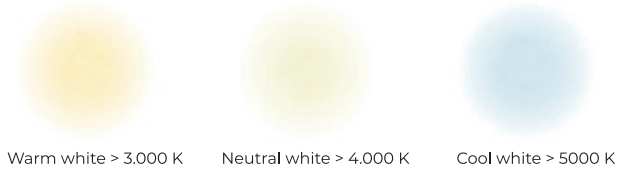

Colour temperature