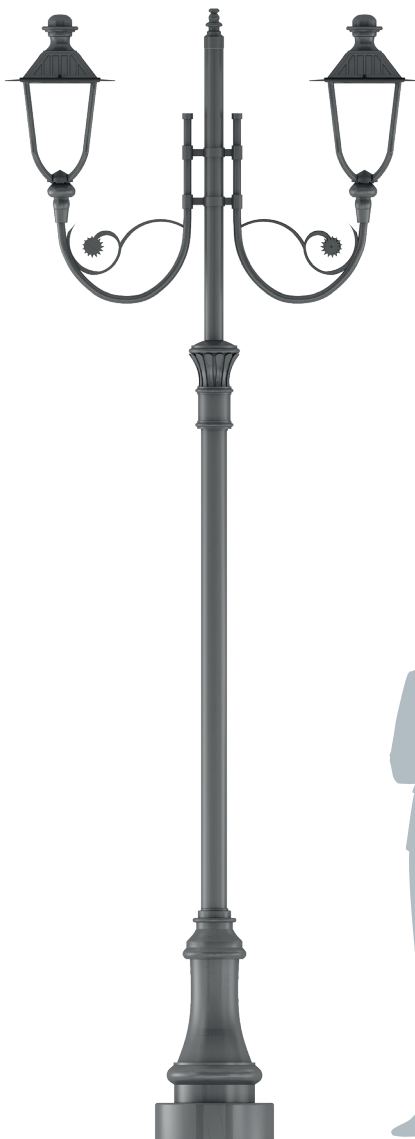

# Maya

Colour temperature

Light distributions

Symmetrical

Asymmetric

LED	Lumen	Kelvin
30 W	3600	3000-4000 K
40 W	4800	3000-4000 K
60 W	7200	3000-4000 K

400-600 cm