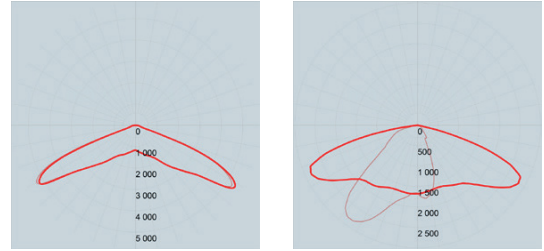

# Kayra

Colour temperature

Light distributions

Symmetrical

Asymmetric

LED	Lumen	Kelvin
30 W	3600	3000-4000 K
40 W	4800	3000-4000 K
60 W	7200	3000-4000 K

300-500 cm

Colour temperature

Light distributions

Symmetrical

Asymmetric

LED	Lumen	Kelvin
30 W	3600	3000-4000 K
40 W	4800	3000-4000 K
60 W	7200	3000-4000 K

300-500 cm