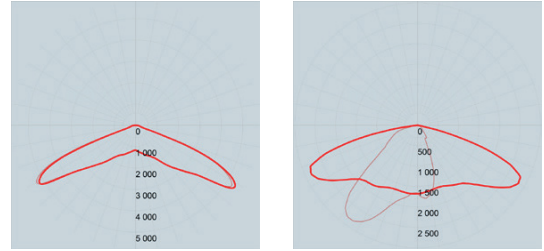

# Ala

Colour temperature

Warm white > 3.000 K

Neutral white > 4.000 K

Cool white > 5000 K

Light distributions

Symmetrical

Asymmetric

# Pars

Colour temperature

Light distributions

Symmetrical

Asymmetric

LED	Lumen	Kelvin
30 W	3600	3000-4000 K
40 W	4800	3000-4000 K
60 W	7200	3000-4000 K

Colour temperature

Warm white > 3.000 K