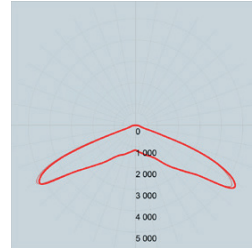

# Toruk

Colour temperature

Warm white > 3.000 K

Neutral white > 4.000 K

Cool white > 5000 K

Light distributions

Symmetrical

Asymmetric