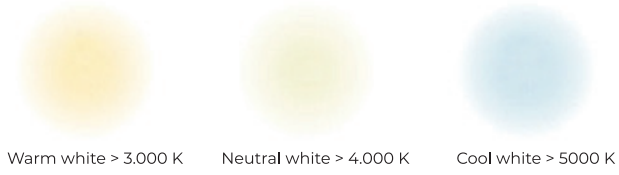

# Maya

Colour temperature

Light distributions

Symmetrical

Asymmetric

LED	Lumen	Kelvin
30 W	3600	3000-4000 K
40 W	4800	3000-4000 K
60 W	7200	3000-4000 K

400-600 cm

# Pelit

Colour temperature

Light distributions

Symmetrical

Asymmetric

LED	Lumen	Kelvin
30 W	3600	3000-4000 K
40 W	4800	3000-4000 K
60 W	7200	3000-4000 K

400-600 cm