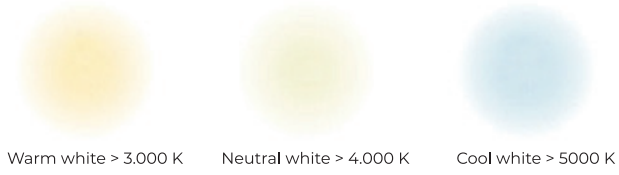

Colour temperature