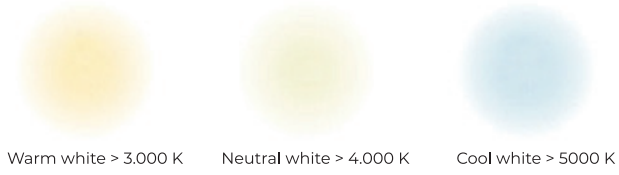

# Maya

Colour temperature

Light distributions

Symmetrical

Asymmetric

LED	Lumen	Kelvin
30 W	3600	3000-4000 K
40 W	4800	3000-4000 K
60 W	7200	3000-4000 K

400-600 cm

# Pelit

Colour temperature

Light distributions

Symmetrical

Asymmetric

LED	Lumen	Kelvin
30 W	3600	3000-4000 K
40 W	4800	3000-4000 K
60 W	7200	3000-4000 K

400-600 cm

# Duru

Colour temperature

Light distributions

Symmetrical

Asymmetric

LED	Lumen	Kelvin
30 W	3600	3000-4000 K
40 W	4800	3000-4000 K
60 W	7200	3000-4000 K

# Tooper

Colour temperature

Warm white > 3.000 K

Neutral white > 4.000 K

Cool white > 5000 K

Light distributions

Symmetrical

Asymmetric