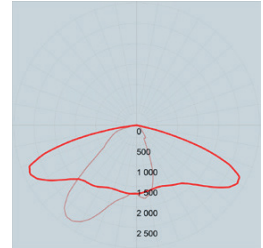

# Derin

Colour temperature

Warm white > 3.000 K

Neutral white > 4.000 K

Cool white > 5000 K

Light distributions

Symmetrical

Asymmetric