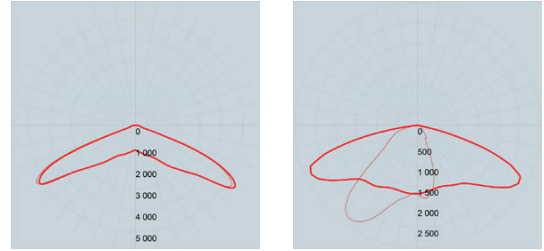

Light distributions

Symmetrical

Asymmetric

LED	Lumen	Kelvin
30 W	3600	3000-4000 K
40 W	4800	3000-4000 K
60 W	7200	3000-4000 K