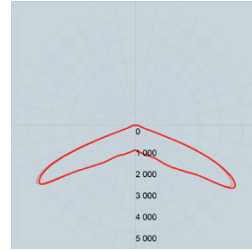

# Ada

Colour temperature

Warm white > 3.000 K

Neutral white > 4.000 K

Cool white > 5000 K

Light distributions

Symmetrical

Asymmetric