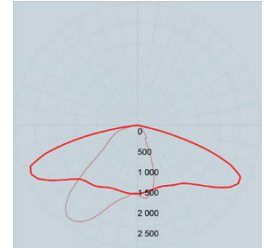

# Toruk

Colour temperature

Warm white > 3.000 K

Neutral white > 4.000 K

Cool white > 5000 K

Light distributions

Symmetrical

Asymmetric