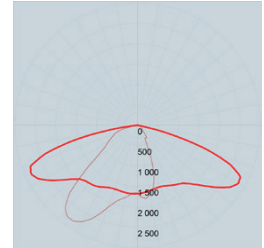

Neutral white > 4.000 K

Cool white > 5000 K

Light distributions

Symmetrical

Asymmetric

LED	Lumen	Kelvin
30 W	3600	3000-4000 K
40 W	4800	3000-4000 K
60 W	7200	3000-4000 K

300-600 cm

# Toruk

Colour temperature

Warm white > 3.000 K

Neutral white > 4.000 K

Cool white > 5000 K

Light distributions

Symmetrical

Asymmetric