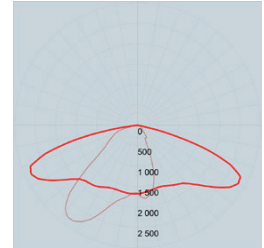

# Tooper

Colour temperature

Warm white > 3.000 K

Neutral white > 4.000 K

Cool white > 5000 K

Light distributions

Symmetrical

Asymmetric