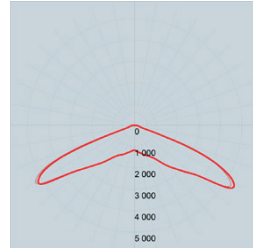

# Derin

Colour temperature

Warm white > 3.000 K

Neutral white > 4.000 K

Cool white > 5000 K

Light distributions

Symmetrical

Asymmetric