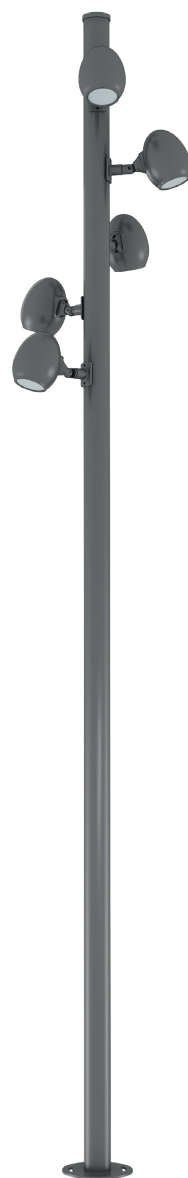

Neutral white > 4.000 K

Cool white > 5000 K

Light distributions

Symmetrical

Asymmetric

LED	Lumen	Kelvin
30 W	3600	3000-4000 K
40 W	4800	3000-4000 K
60 W	7200	3000-4000 K

300-600 cm