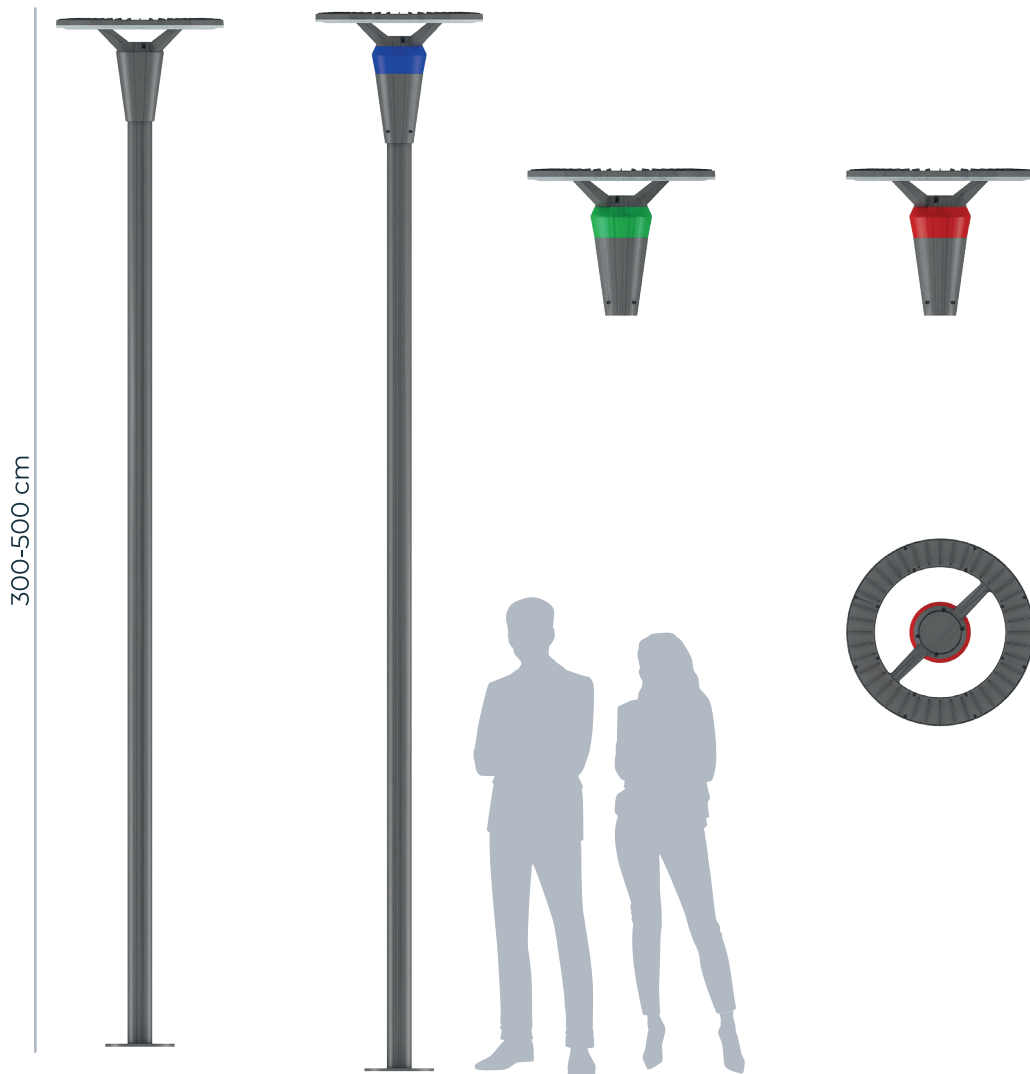

Colour temperature

Light distributions

LED	Lumen	Kelvin
30 W	3600	3000-4000 K
40 W	4800	3000-4000 K
60 W	7200	3000-4000 K