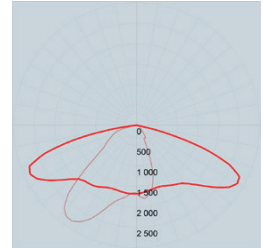

# Ala

Colour temperature

Warm white > 3.000 K

Neutral white > 4.000 K

Cool white > 5000 K

Light distributions

Symmetrical

Asymmetric