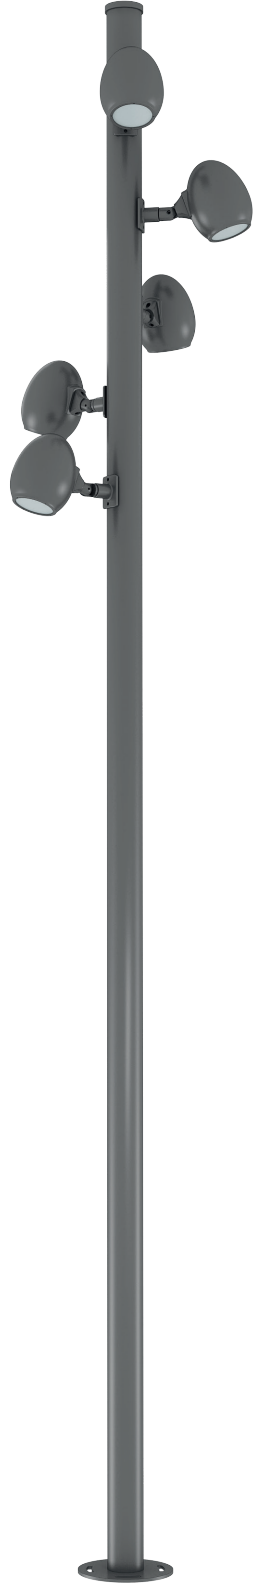

Colour temperature

Warm white > 3.000 K

Neutral white > 4.000 K

Cool white > 5000 K

Light distributions

Symmetrical

Asymmetric

LED	Lumen	Kelvin
30 W	3600	3000-4000 K
40 W	4800	3000-4000 K
60 W	7200	3000-4000 K

300-600 cm