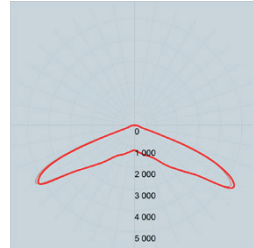

# Ala

Colour temperature

Warm white > 3.000 K

Neutral white > 4.000 K

Cool white > 5000 K

Light distributions

Symmetrical

Asymmetric