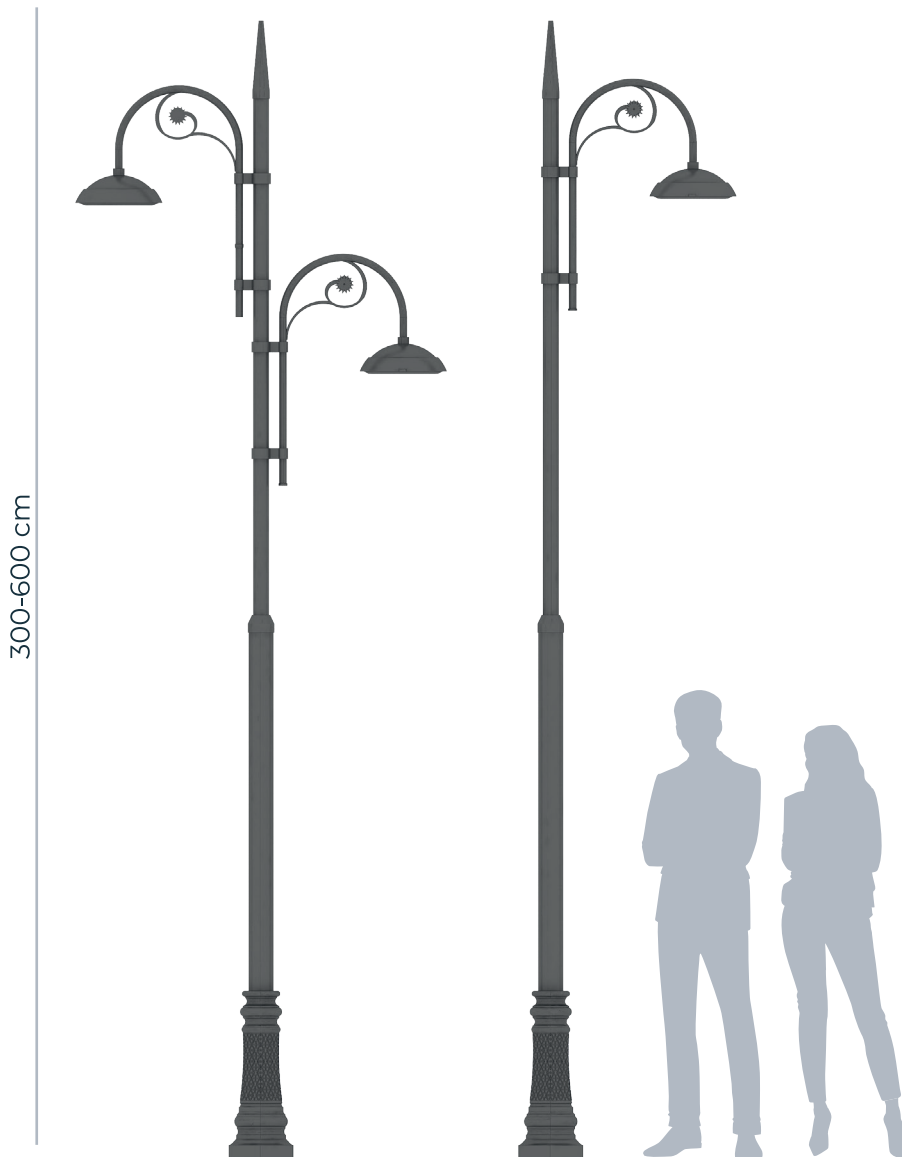

Colour temperature

Light distributions

LED	Lumen	Kelvin
30 W	3600	3000-4000 K
40 W	4800	3000-4000 K
60 W	7200	3000-4000 K