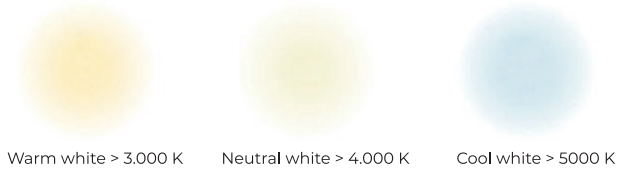

# Salkım

Colour temperature

Warm white > 3.000 K

Neutral white > 4.000 K

Cool white > 5000 K

Light distributions

Symmetrical

Asymetric

# Yamaç

Colour temperature

Light distributions

Symmetrical

Asymmetric

LED	Lumen	Kelvin
30 W	3600	3000-4000 K
40 W	4800	3000-4000 K
60 W	7200	3000-4000 K

Colour temperature

Light distributions

Symmetrical

Asymmetric

LED	Lumen	Kelvin
30 W	3600	3000-4000 K
40 W	4800	3000-4000 K
60 W	7200	3000-4000 K