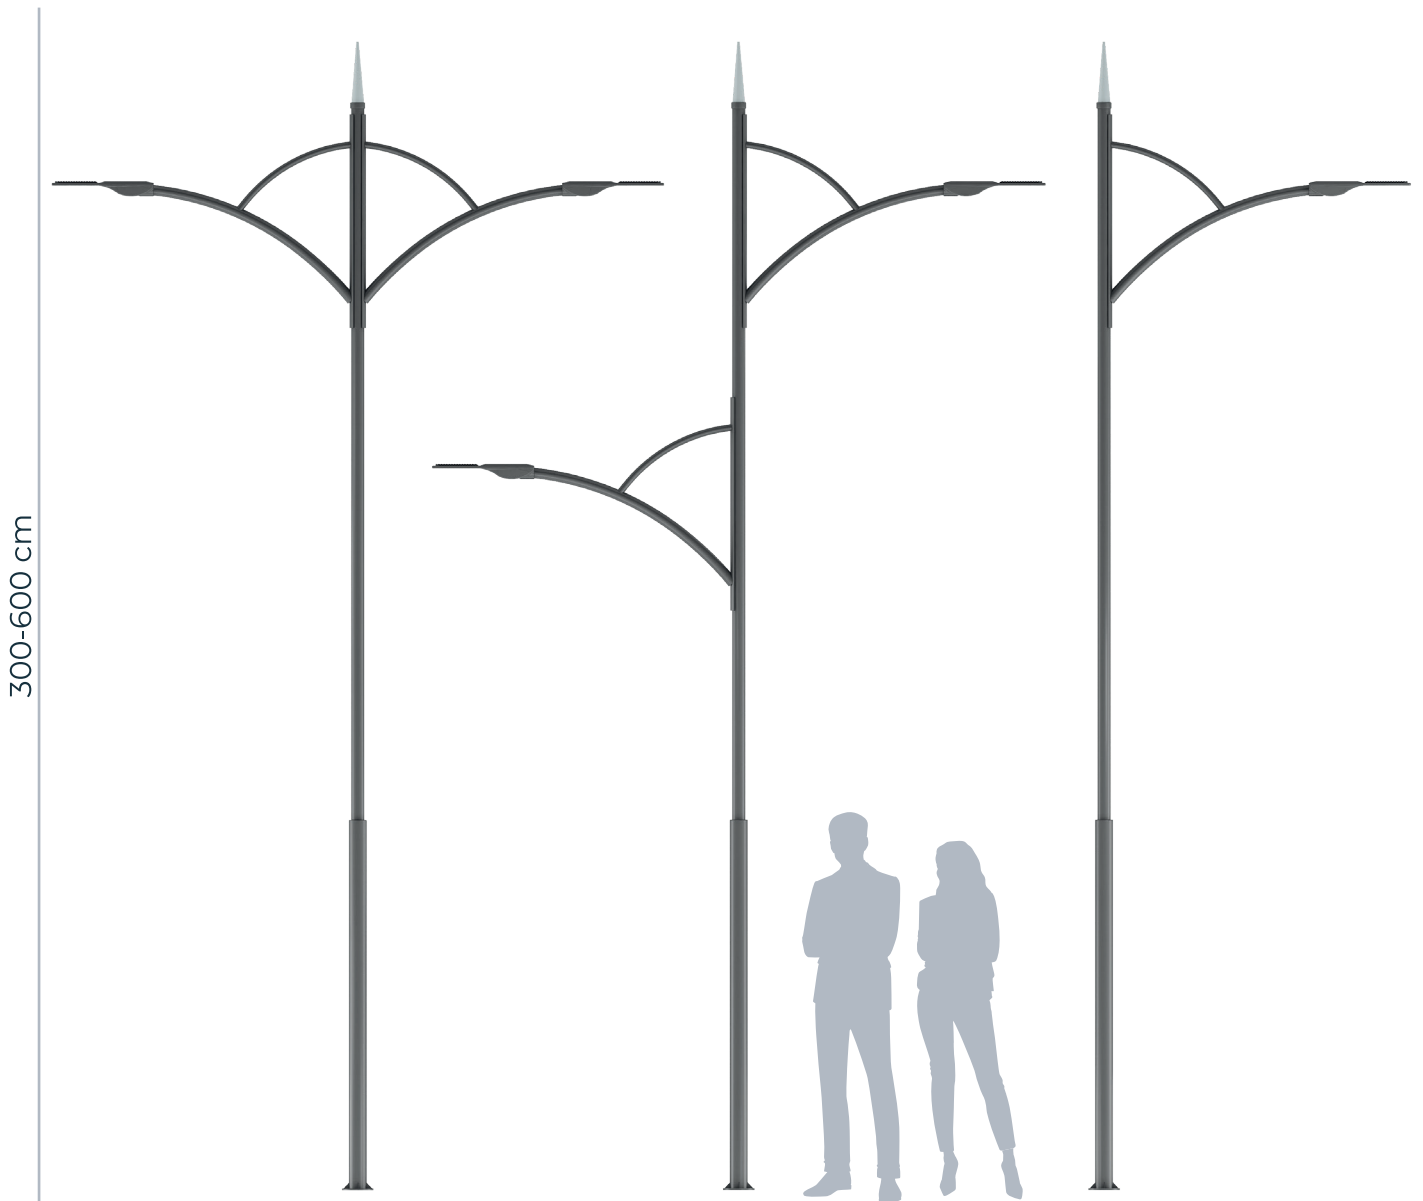

LED	Lumen	Kelvin
30 W	3600	3000-4000 K
40 W	4800	3000-4000 K
60 W	7200	3000-4000 K