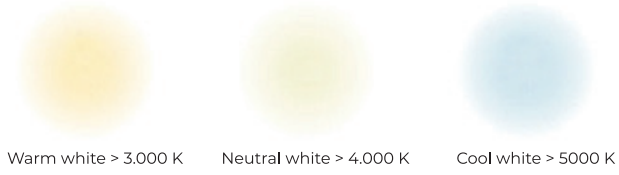

# Ala

Colour temperature

Warm white > 3.000 K

Neutral white > 4.000 K

Cool white > 5000 K

Light distributions

Symmetrical

Asymmetric

LED	Lumen	Kelvin
30 W	3600	3000-4000 K
40 W	4800	3000-4000 K
60 W	7200	3000-4000 K

300-600 cm

# Pars

Colour temperature

Light distributions

Symmetrical

Asymmetric

LED	Lumen	Kelvin
30 W	3600	3000-4000 K
40 W	4800	3000-4000 K
60 W	7200	3000-4000 K

Colour temperature

Warm white > 3.000 K