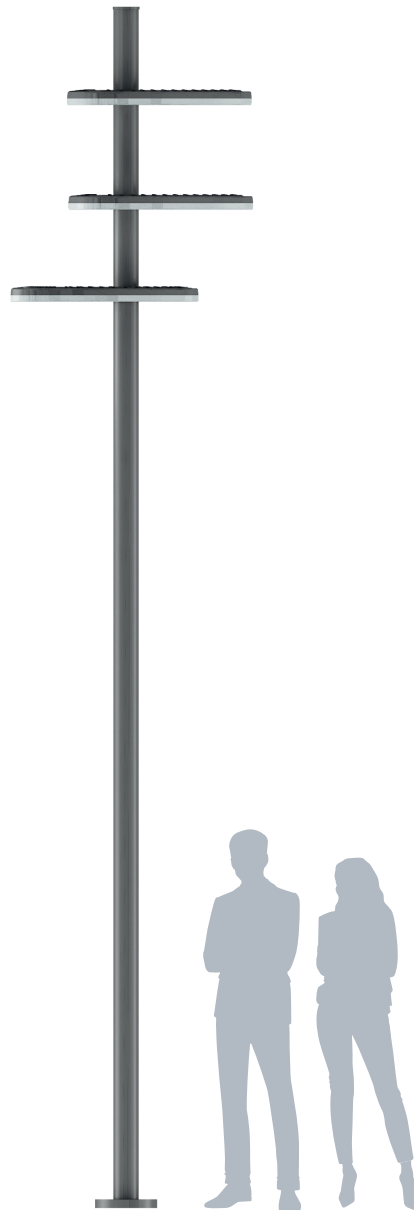

Colour temperature

Light distributions

LED	Lumen	Kelvin
30 W	3600	3000-4000 K
40 W	4800	3000-4000 K
60 W	7200	3000-4000 K

300-600 cm