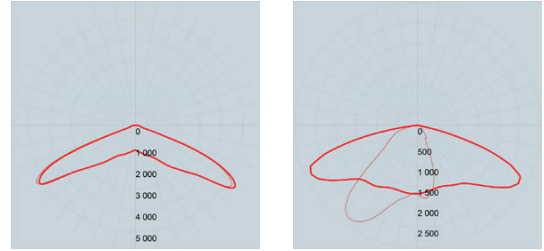

# Yamaç

Colour temperature

Light distributions

Symmetrical

Asymmetric

LED	Lumen	Kelvin
30 W	3600	3000-4000 K
40 W	4800	3000-4000 K
60 W	7200	3000-4000 K

Colour temperature

Light distributions