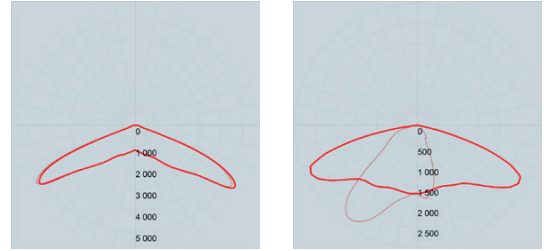

42

**DALGA**

44

**ÖVGÜ**

46

**RÜYA**

48

# Maya

Colour temperature

Light distributions

Symmetrical

Asymmetric

LED	Lumen	Kelvin
30 W	3600	3000-4000 K
40 W	4800	3000-4000 K
60 W	7200	3000-4000 K

400-600 cm