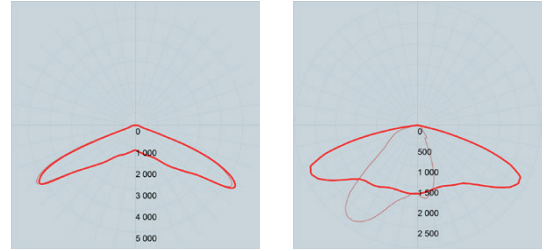

Asymmetric

Light distributions

Symmetrical