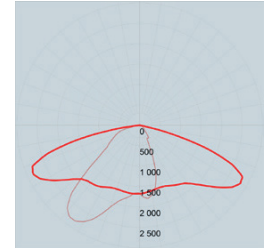

Light distributions

Symmetrical

Asymmetric

LED	Lumen	Kelvin
30 W	3600	3000-4000 K
40 W	4800	3000-4000 K
60 W	7200	3000-4000 K

300-500 cm

# Serim

Colour temperature

Warm white > 3.000 K

Neutral white > 4.000 K

Cool white > 5000 K

Light distributions

Symmetrical

Asymmetric