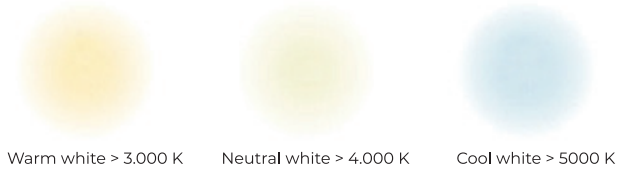

# Derin

Colour temperature

Warm white > 3.000 K

Neutral white > 4.000 K

Cool white > 5000 K

Light distributions

Symmetrical

Asymmetric

LED	Lumen	Kelvin
30 W	3600	3000-4000 K
40 W	4800	3000-4000 K
60 W	7200	3000-4000 K

# Hisar

Colour temperature

Light distributions

Symmetrical

Asymmetric

LED	Lumen	Kelvin
30 W	3600	3000-4000 K
40 W	4800	3000-4000 K
60 W	7200	3000-4000 K

# Kayra

Colour temperature

Light distributions

Symmetrical

Asymmetric

LED	Lumen	Kelvin
30 W	3600	3000-4000 K
40 W	4800	3000-4000 K
60 W	7200	3000-4000 K

300-500 cm

Colour temperature