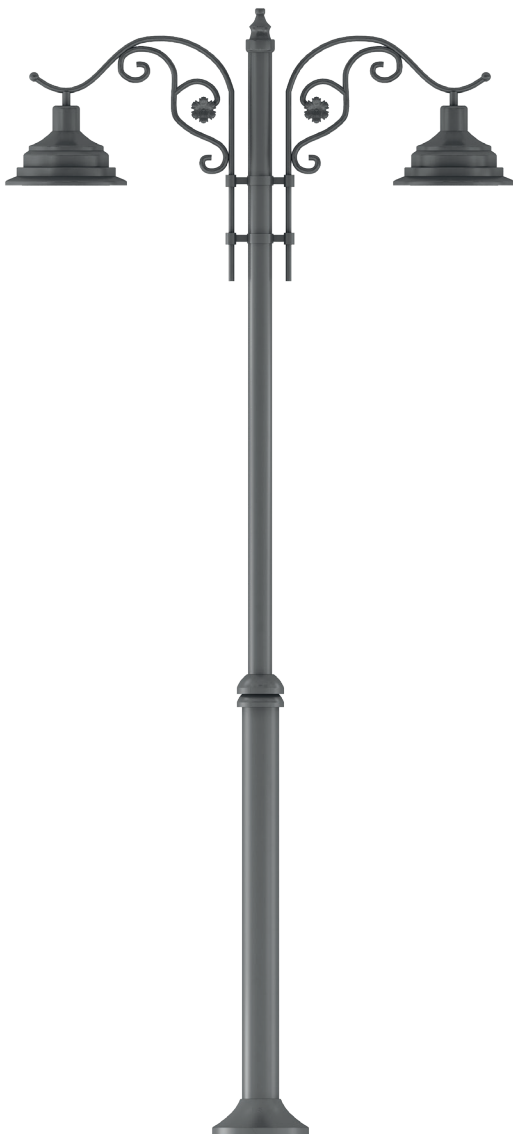

# Pelit

Colour temperature

Light distributions

Symmetrical

Asymmetric

LED	Lumen	Kelvin
30 W	3600	3000-4000 K
40 W	4800	3000-4000 K
60 W	7200	3000-4000 K

400-600 cm