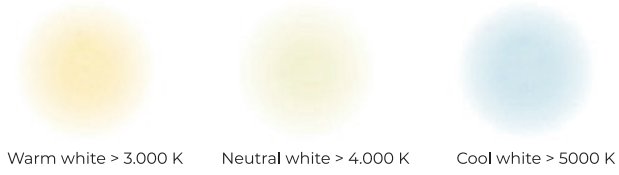

Colour temperature