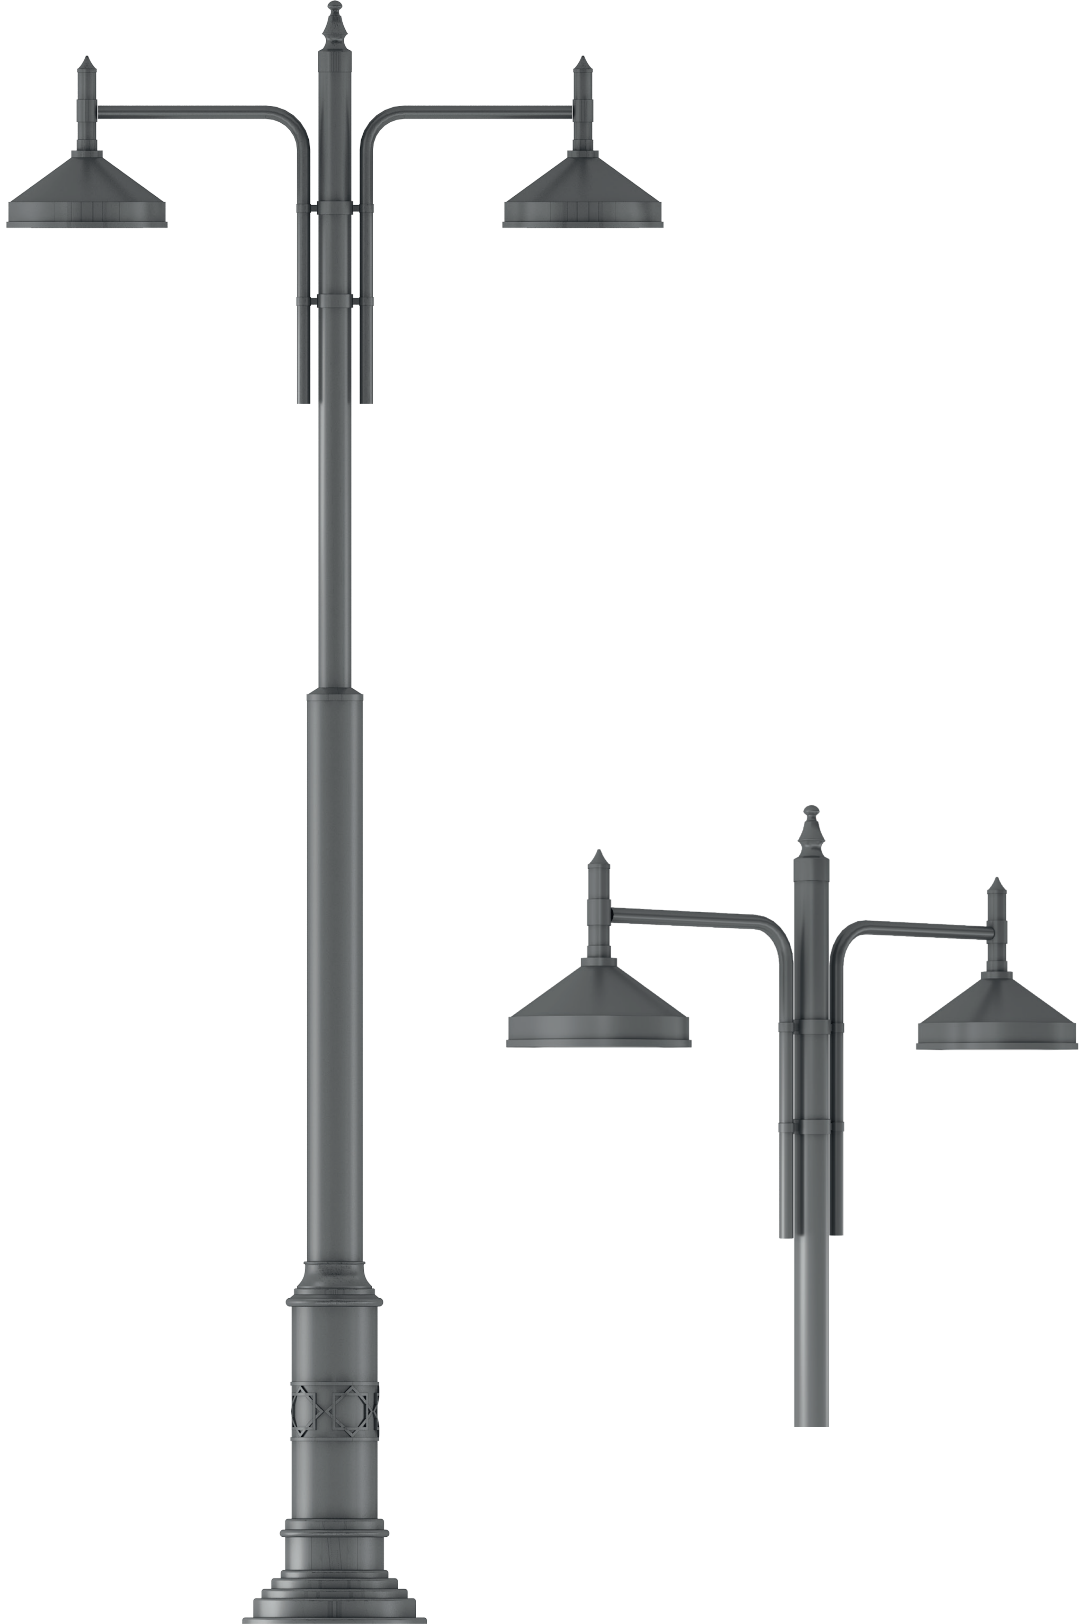

Colour temperature

Warm white > 3.000 K

Neutral white > 4.000 K

Cool white > 5000 K

Light distributions

Symmetrical

Asymmetric

LED	Lumen	Kelvin
30 W	3600	3000-4000 K
40 W	4800	3000-4000 K
60 W	7200	3000-4000 K

300-500 cm