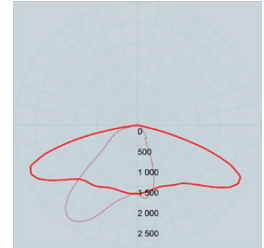

# Serim

Colour temperature

Warm white > 3.000 K

Neutral white > 4.000 K

Cool white > 5000 K

Light distributions

Symmetrical

Asymmetric

LED	Lumen	Kelvin
30 W	3600	3000-4000 K
40 W	4800	3000-4000 K
60 W	7200	3000-4000 K

300-600 cm

Colour temperature

Warm white > 3.000 K

Neutral white > 4.000 K

Cool white > 5000 K

Light distributions

Symmetrical

# Ala

Colour temperature

Warm white > 3.000 K

Neutral white > 4.000 K

Cool white > 5000 K

Light distributions

Symmetrical

Asymmetric