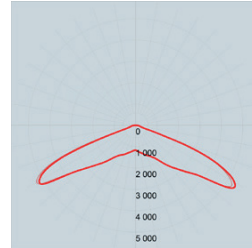

# Tooper

Colour temperature

Warm white > 3.000 K

Neutral white > 4.000 K

Cool white > 5000 K

Light distributions

Symmetrical

Asymmetric