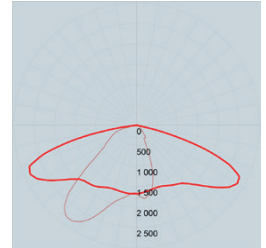

Neutral white > 4.000 K

Cool white > 5000 K

Light distributions

Symmetrical

Asymetric

LED	Lumen	Kelvin
30 W	3600	3000-4000 K
40 W	4800	3000-4000 K
60 W	7200	3000-4000 K

300-600 cm

# Rüya

Colour temperature

Warm white > 3.000 K

Neutral white > 4.000 K

Cool white > 5000 K

Light distributions

Symmetrical

Asymmetric