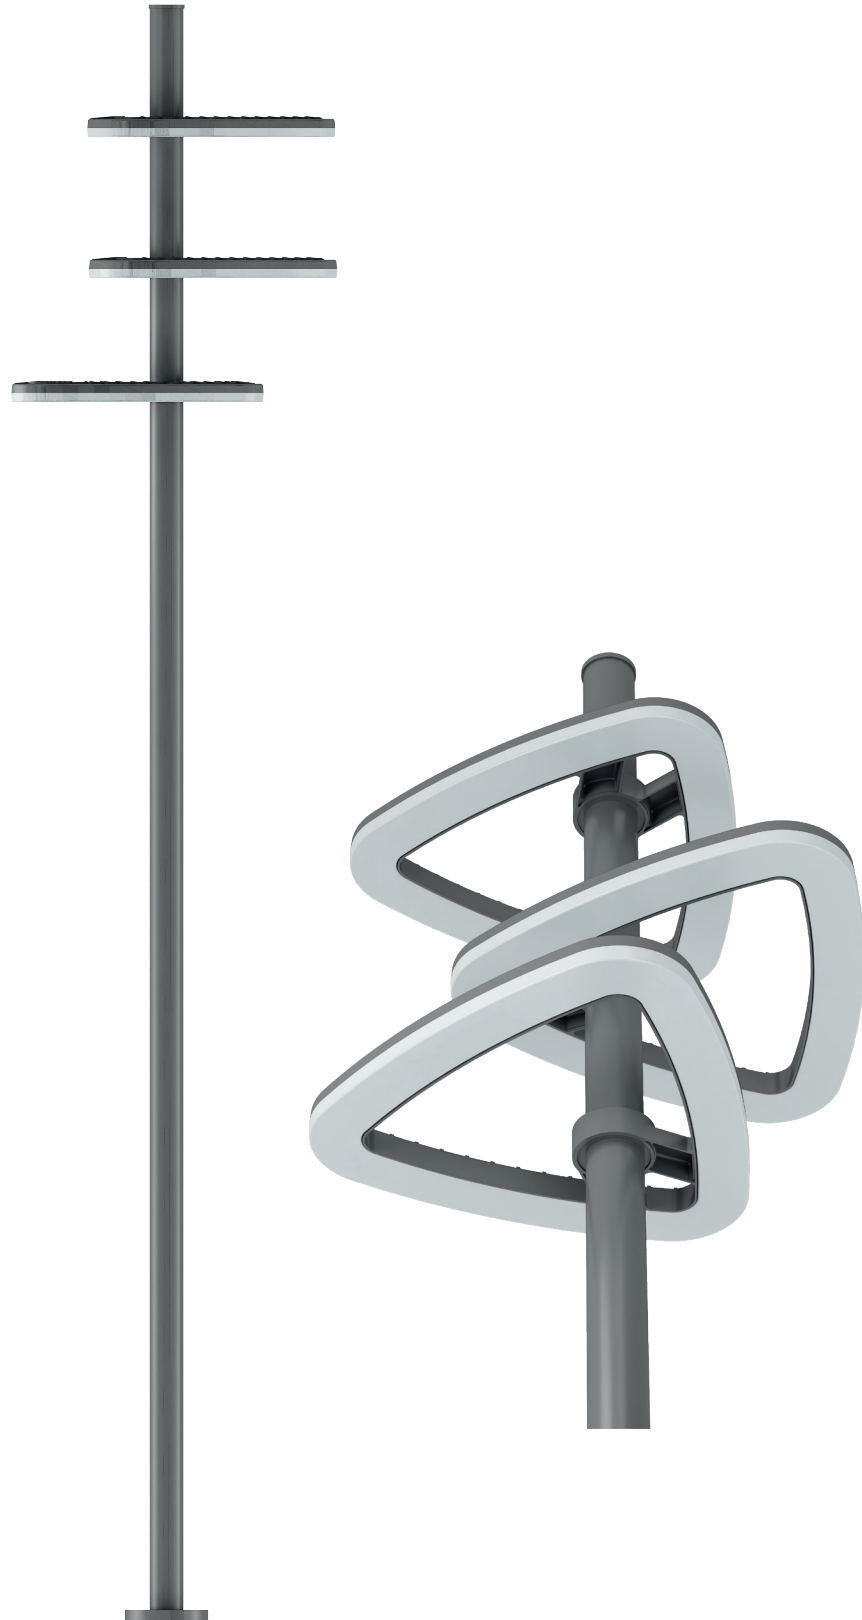

Ala

Colour temperature

Warm white > 3.000 K

Neutral white > 4.000 K

Cool white > 5000 K

Light distributions

Symmetrical

Asymmetric

LED	Lumen	Kelvin
30 W	3600	3000-4000 K
40 W	4800	3000-4000 K
60 W	7200	3000-4000 K

300-600 cm