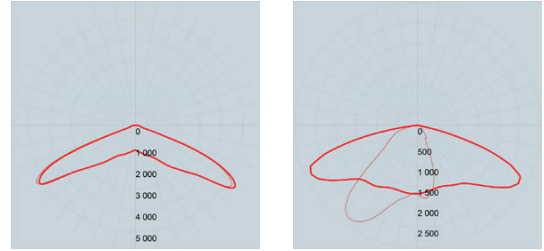

# Maya

Colour temperature

Light distributions

Symmetrical

Asymmetric

LED	Lumen	Kelvin
30 W	3600	3000-4000 K
40 W	4800	3000-4000 K
60 W	7200	3000-4000 K

400-600 cm

# Pelit

Colour temperature

Light distributions

Symmetrical

Asymmetric

LED	Lumen	Kelvin
30 W	3600	3000-4000 K
40 W	4800	3000-4000 K
60 W	7200	3000-4000 K

400-600 cm