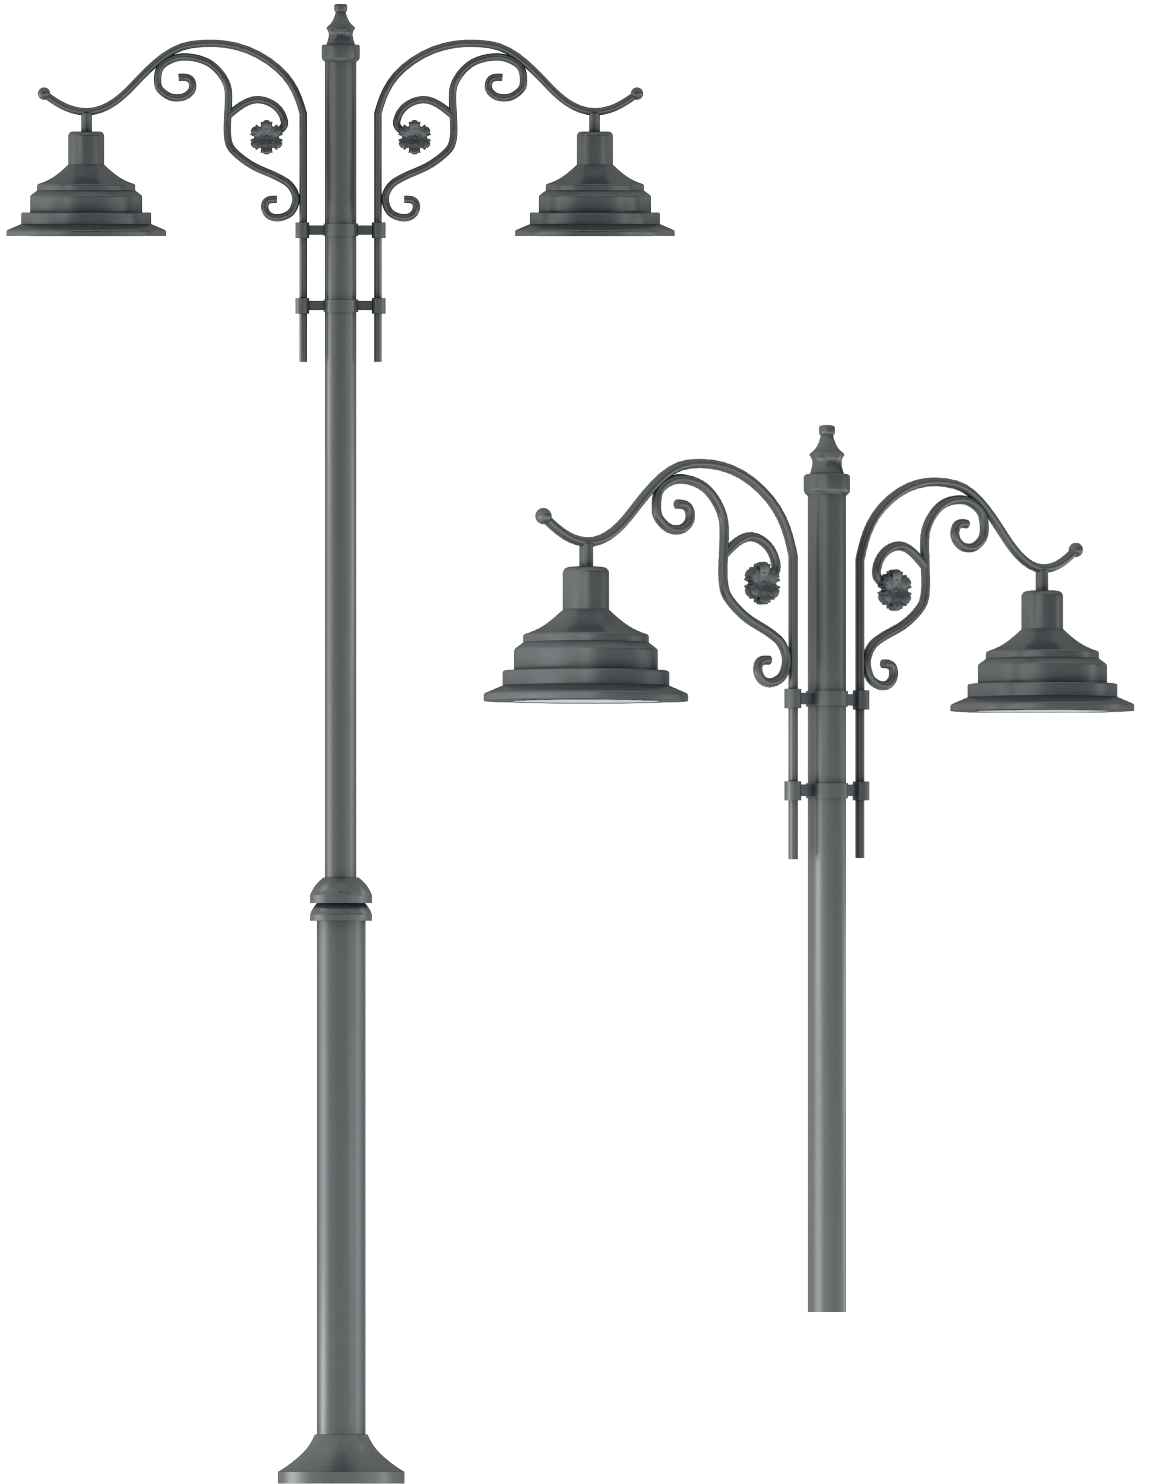

# Pelit

Colour temperature

Light distributions

Symmetrical

Asymmetric

LED	Lumen	Kelvin
30 W	3600	3000-4000 K
40 W	4800	3000-4000 K
60 W	7200	3000-4000 K

400-600 cm