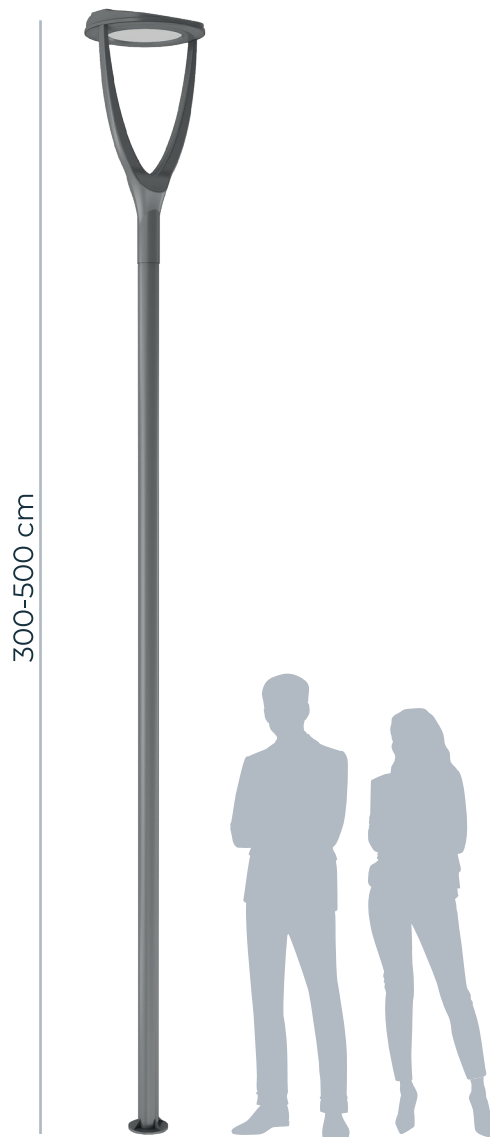

Colour temperature

Light distributions

LED	Lumen	Kelvin
30 W	3600	3000-4000 K
40 W	4800	3000-4000 K
60 W	7200	3000-4000 K