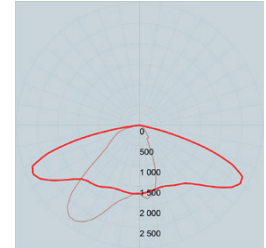

# Kayı

Colour temperature

Warm white > 3.000 K

Neutral white > 4.000 K

Cool white > 5000 K

Light distributions

Symmetrical

Asymmetric