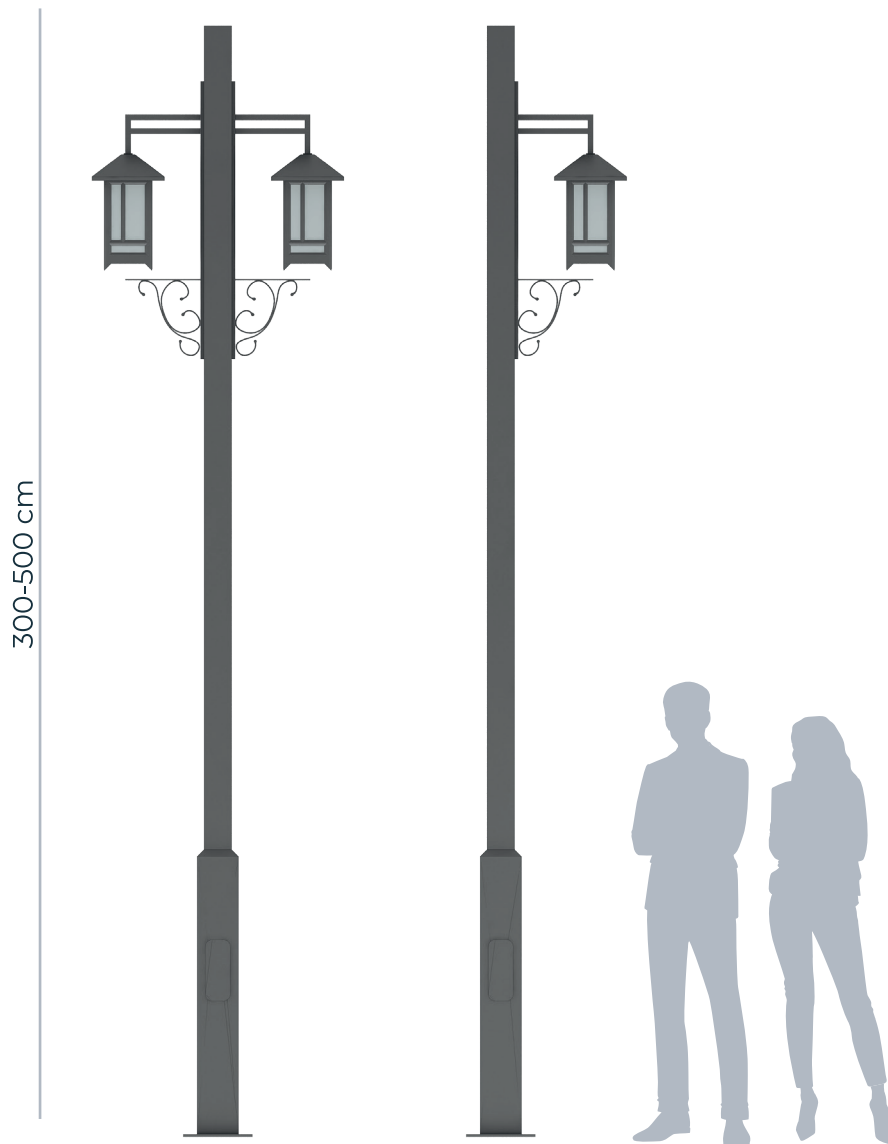

# Hisar

Colour temperature

Light distributions

Symmetrical

Asymmetric

LED	Lumen	Kelvin
30 W	3600	3000-4000 K
40 W	4800	3000-4000 K
60 W	7200	3000-4000 K