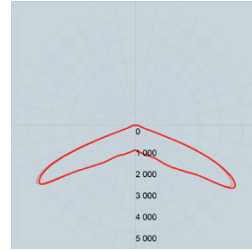

# Tepe

Colour temperature

Warm white > 3.000 K

Neutral white > 4.000 K

Cool white > 5000 K

Light distributions

Symmetrical

Asymmetric