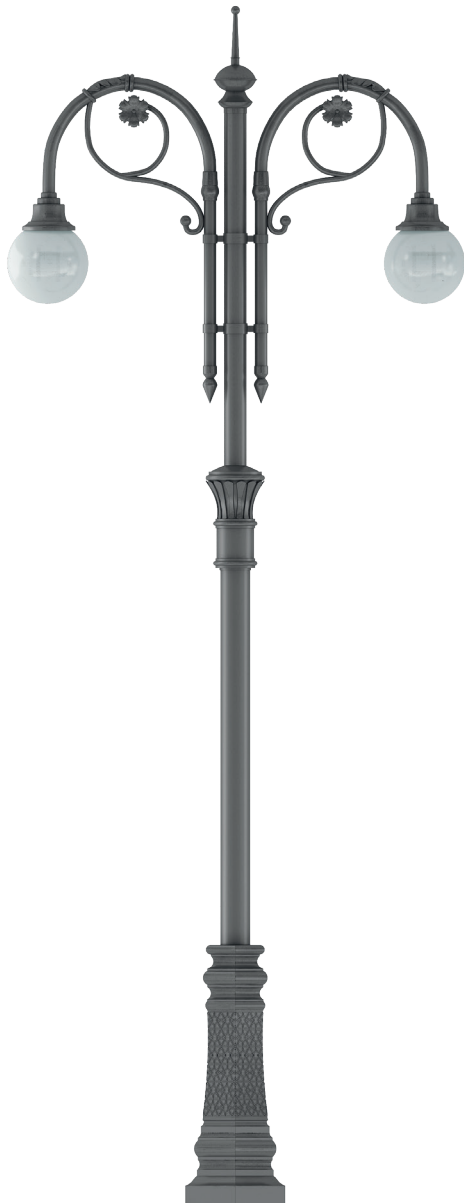

Colour temperature

Light distributions

LED	Lumen	Kelvin
30 W	3600	3000-4000 K
40 W	4800	3000-4000 K
60 W	7200	3000-4000 K

300-600 cm