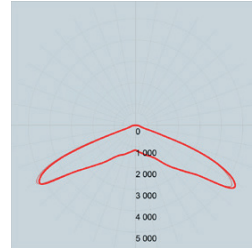

Colour temperature

Light distributions

Symmetrical