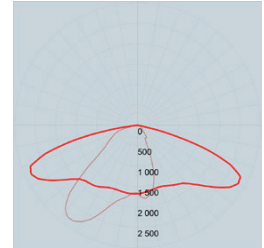

# Salkım

Colour temperature

Warm white > 3.000 K

Neutral white > 4.000 K

Cool white > 5000 K

Light distributions

Symmetrical

Asymetric