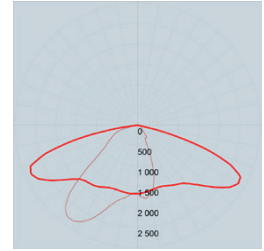

# Ada

Colour temperature

Warm white > 3.000 K

Neutral white > 4.000 K

Cool white > 5000 K

Light distributions

Symmetrical

Asymmetric