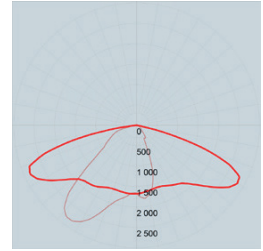

# Tepe

Colour temperature

Warm white > 3.000 K

Neutral white > 4.000 K

Cool white > 5000 K

Light distributions

Symmetrical

Asymmetric